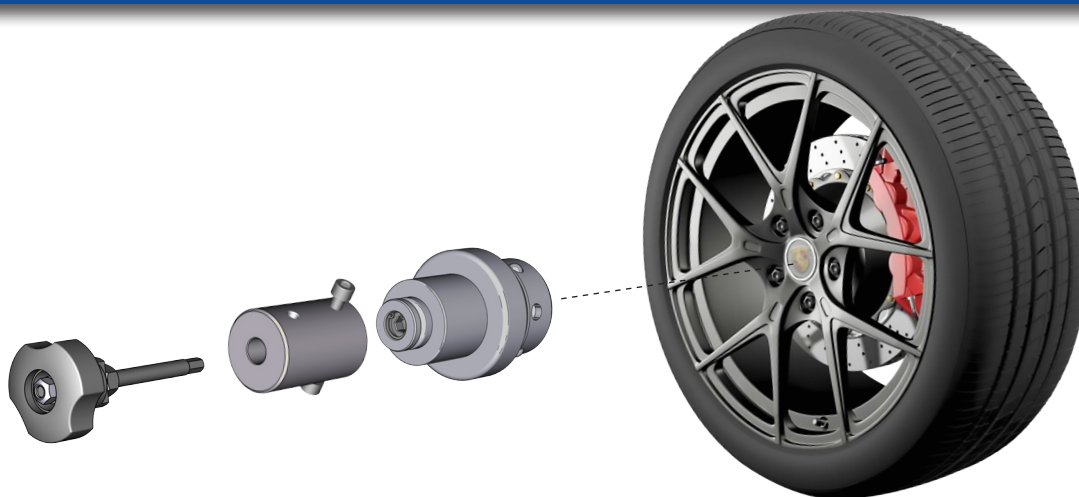

KIT PER *CECHIO MONODADO*

KIT FOR CENTER LOCKING RIM

Femas' F-PBM wheel clamp
+ special Porsche adapter

CENTERING KIT
COD. 2005294

ADATTATORE PER RUOTE ADAPTER FOR WHEELS

PORSCHE *MACAN*

Femas' F-PBM wheel clamp

MACAN's ADAPTER
COD. 3005307

ATTACCO PER RUOTE ADAPTER FOR WHEELS

PORSCHE CCD

PER ASSETTI STANDARD
FOR STANDARD ALIGNERS

ADATTATORE PER RUOTE ADAPTER FOR WHEELS

PORSCHE CCD - 3D

PER ASSETTI 3D
FOR 3D ALIGNERS