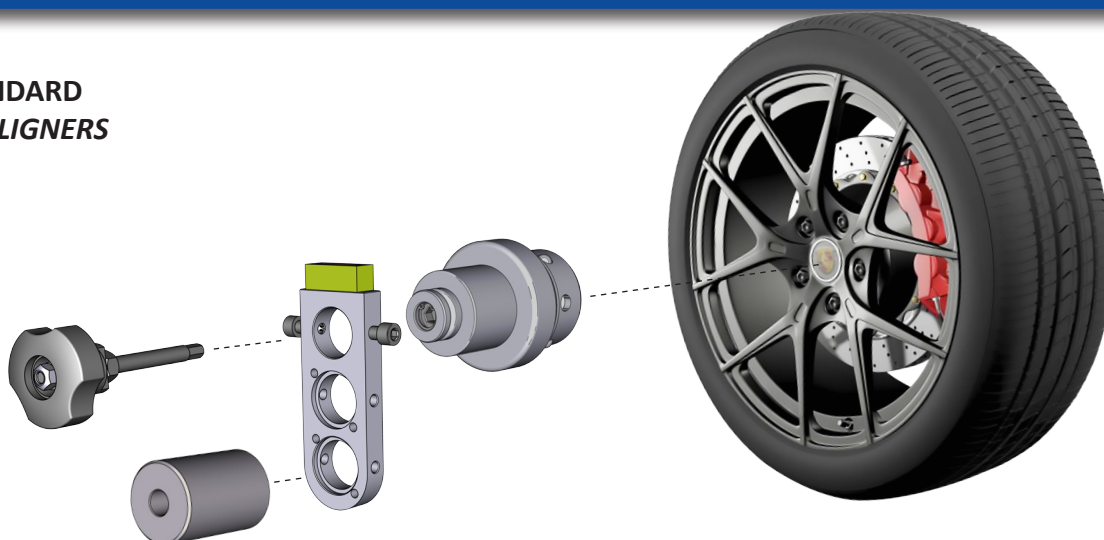

KIT PER *CECHIO MONODADO*

KIT FOR CENTER LOCKING RIM

Femas' F-PBM wheel clamp
+ special Porsche adapter

CENTERING KIT
COD. 2005294

ADATTATORE PER RUOTE ADAPTER FOR WHEELS

PORSCHE *MACAN*

Femas' F-PBM wheel clamp

MACAN's ADAPTER
COD. 3005307

ATTACCO PER RUOTE ADAPTER FOR WHEELS

PORSCHE CCD

PER ASSETTI STANDARD
FOR STANDARD ALIGNERS

ADATTATORE PER RUOTE ADAPTER FOR WHEELS

PORSCHE CCD - 3D

PER ASSETTI 3D
FOR 3D ALIGNERS