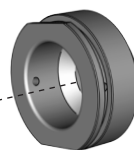

KIT PER *CECHIO MONODADO*

KIT FOR CENTER LOCKING RIM

Femas' F-PBM wheel clamp
+ special Porsche adapter

CENTERING KIT
COD. 2005294

ADATTATORE PER RUOTE ADAPTER FOR WHEELS

PORSCHE *MACAN*

Femas' F-PBM wheel clamp

MACAN's ADAPTER
COD. 3005307

ATTACCO PER RUOTE ADAPTER FOR WHEELS

PORSCHE CCD

PER ASSETTI STANDARD
FOR STANDARD ALIGNERS

ADATTATORE PER RUOTE ADAPTER FOR WHEELS

PORSCHE CCD - 3D

PER ASSETTI 3D
FOR 3D ALIGNERS